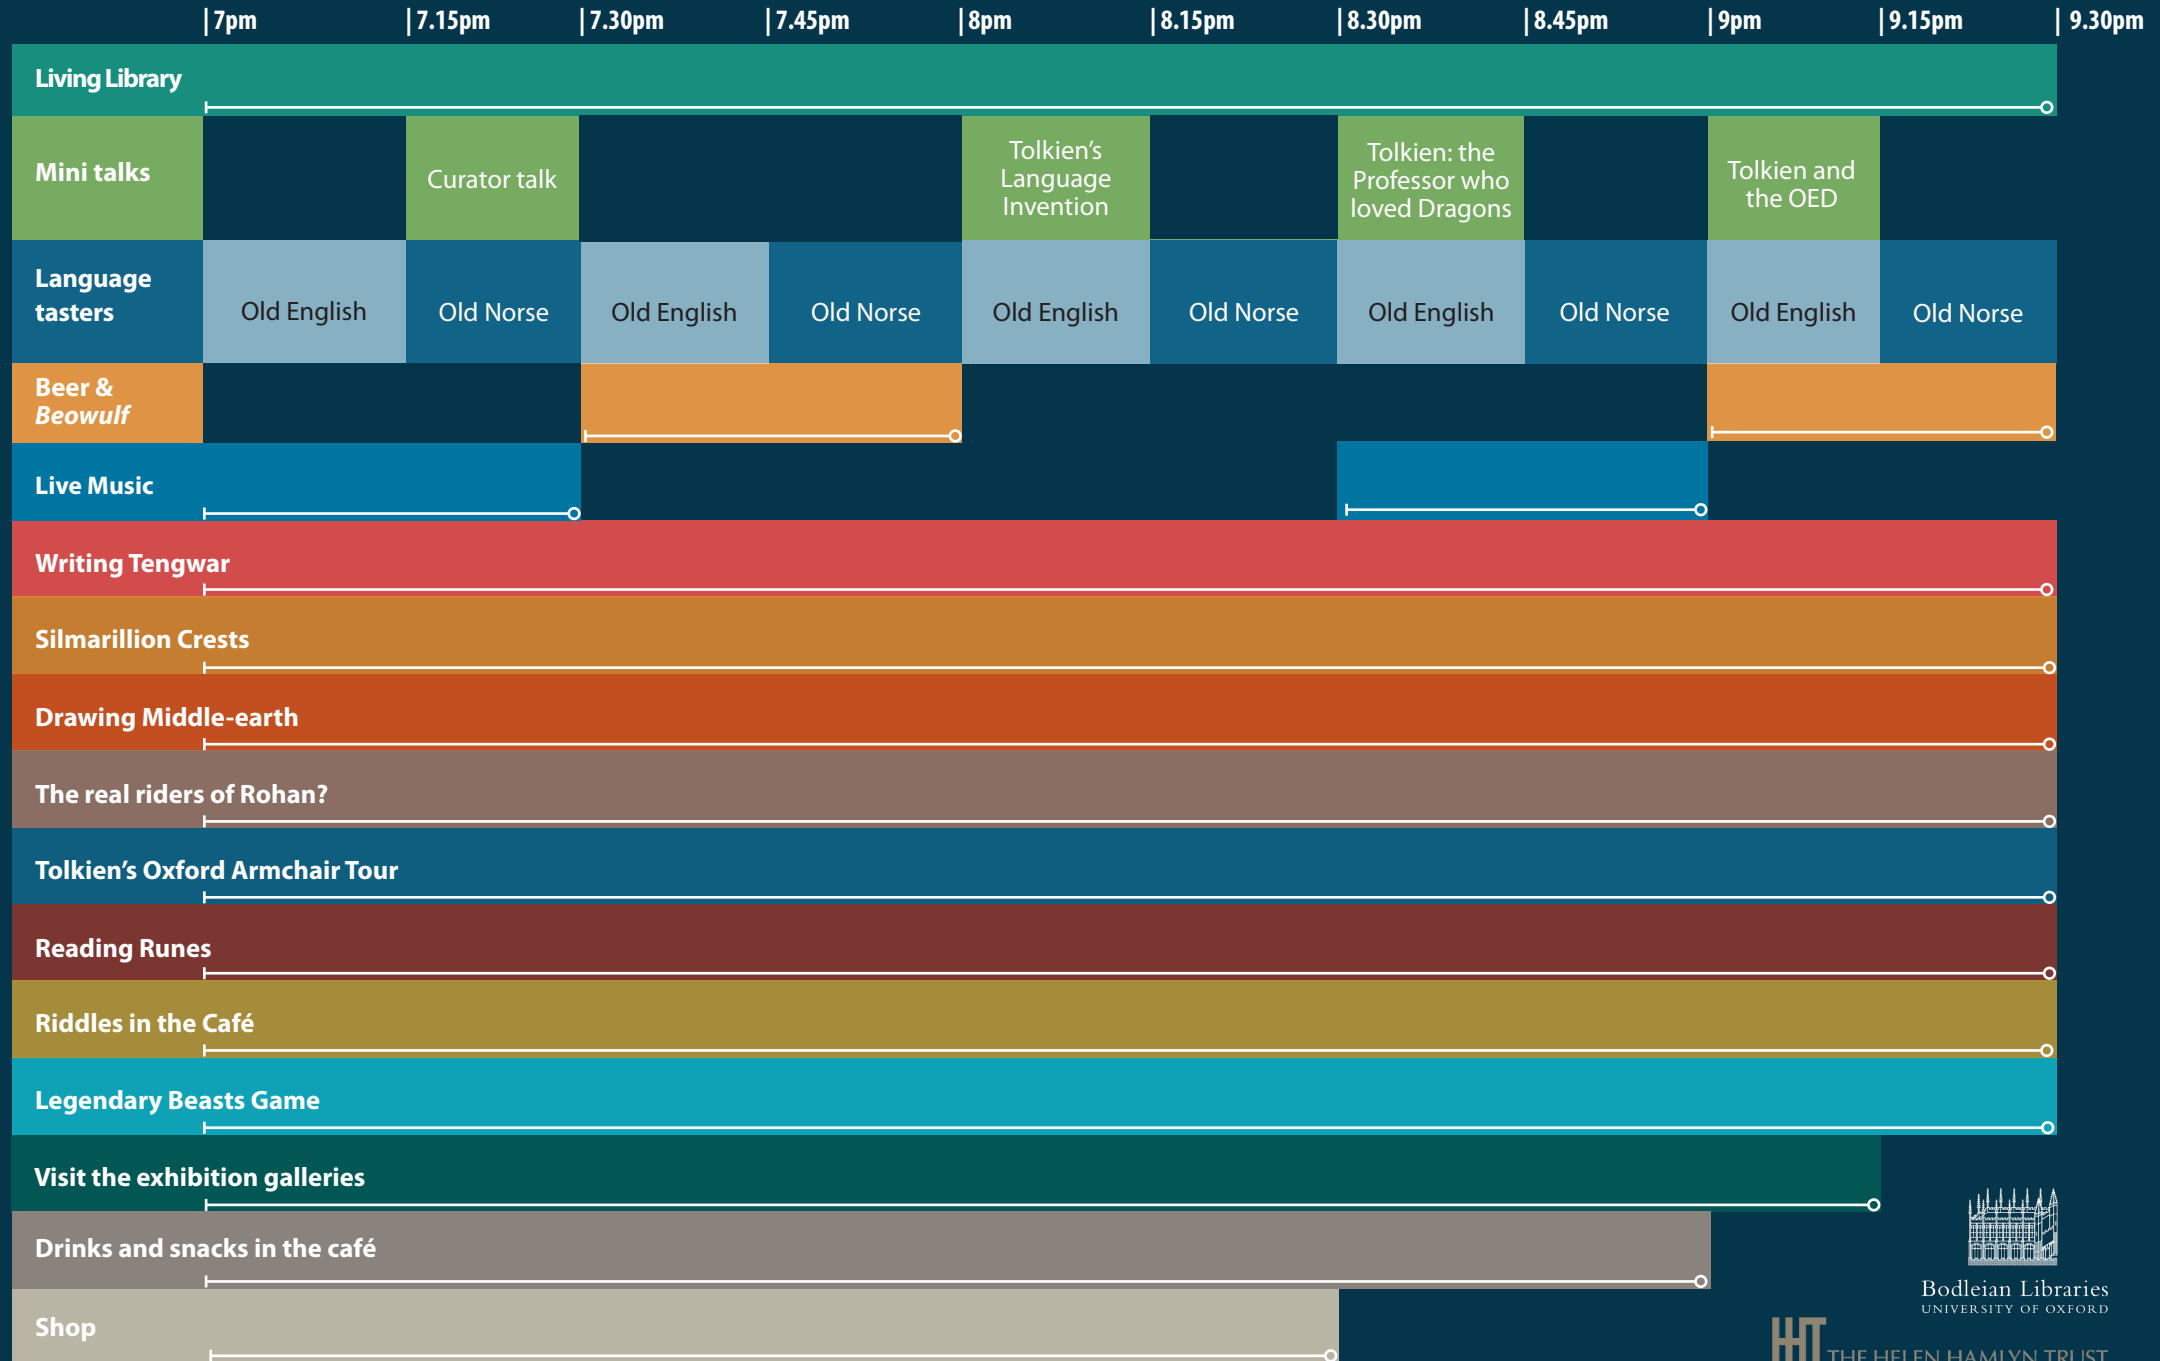

THE REAL RIDERS OF ROHAN

Meet Anglo-Saxon re-enactors to find out more about the material culture which inspired Tolkien's creation of the Rohirrim.

RIDDLES IN THE CAFÉ

Write your own riddles to baffle Gollum.

READING RUNES

Use a rune wheel to decipher secret messages on maps.

TOLKIEN'S OXFORD ARMCHAIR TOUR

Consult the map to see if you have visited all of Tolkien's Oxford haunts.

OLD ENGLISH & OLD NORSE LANGUAGE TASTERS

The Bodleian Shop
Open until 8:30pm

Tolkien
MAKER OF MIDDLE-EARTH

Tolkien Library Lates: Evening Schedule

Bodleian Libraries
UNIVERSITY OF OXFORD

HT THE HELEN HAMLYN TRUST